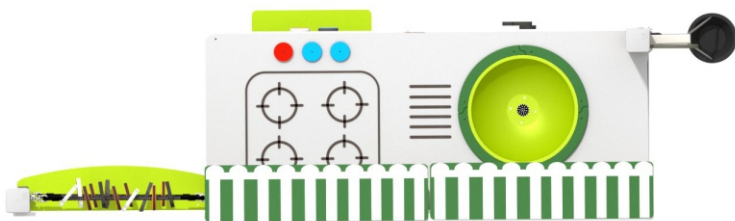

Buglo

80-8-8X123-1B
conceptual visualization

Approximate dimensions:

| | |
|----------------|--------------|
| Dimensions | 292 x 83 cm |
| Safety zone | 592 x 383 cm |
| Overall height | 200 cm |